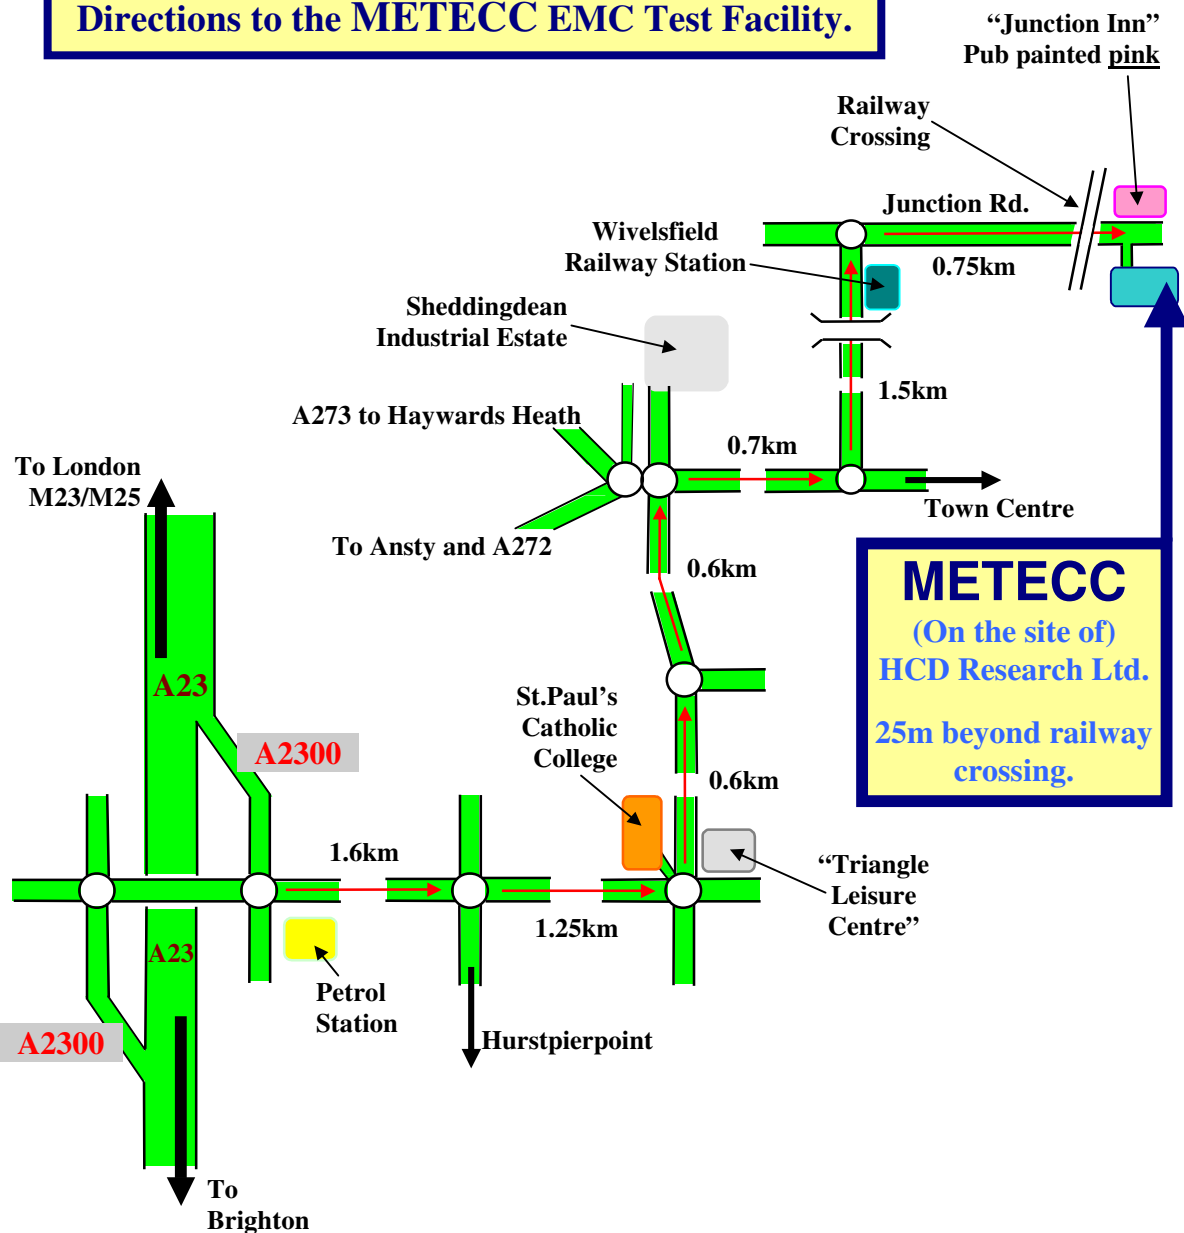

Directions to the METECC EMC Test Facility.

From the A23

Turn off onto the A2300 (signed 'Burgess Hill')

At each roundabout follow signs for:-

Initially - Burgess Hill.

Then - Sheddingdean Industrial Estate (only up to the double roundabout).

Then - BR Wivelsfield Station.

After Wivelsfield station (on the right, immediately after the railway bridge):-

Turn right at the roundabout.

Up the hill and over the railway crossing

Approx. 25m after the crossing turn right directly opposite the pink pub into HCD driving between the wooden fence and the 2 storey block of flats.